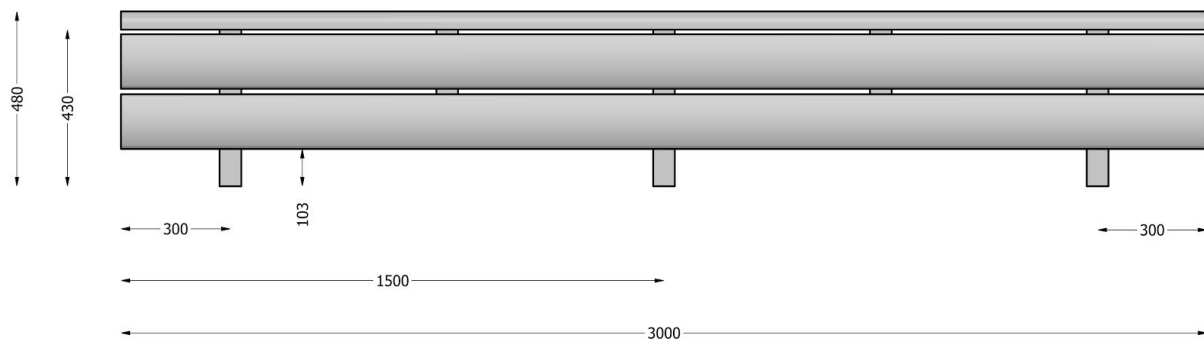

HOTSOFA®

dimensions

Original

TripleTop

MonoTop

Length and height can be customised in any size.

Original

TripleTop

MonoTop

Original | radiator

Original extended