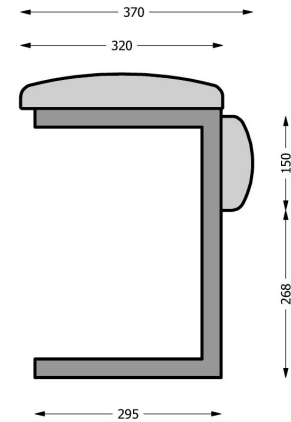

HOTSOFA®

dimensions

Original

TripleTop

MonoTop

Length and height can be customised in any size.

Original

TripleTop