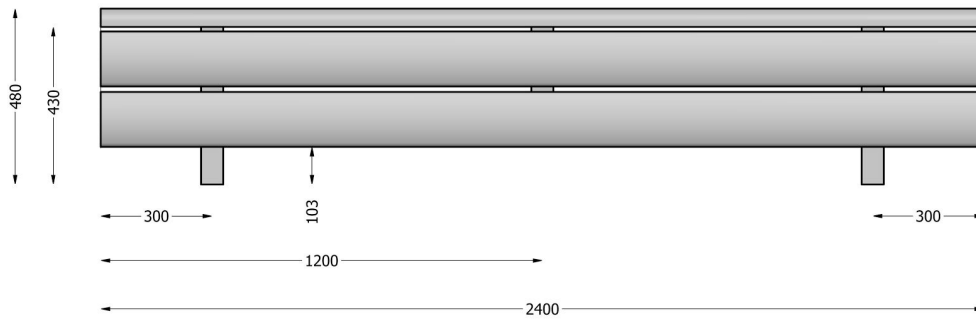

HOTSOFA®

dimensions

Original

TripleTop

MonoTop

Length and height can be customised in any size.

Original

TripleTop

MonoTop

Original | radiator

Original extended