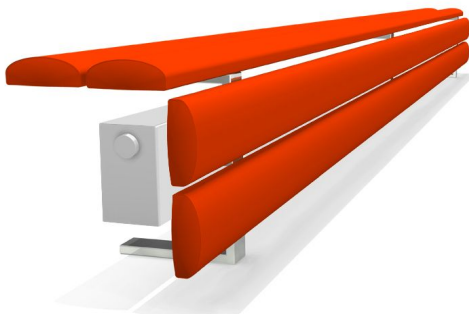

HOTSOFA®

dimensions

Original

TripleTop

MonoTop

Length and height can be customised in any size.

Original

TripleTop

MonoTop

Original | radiator

Original extended